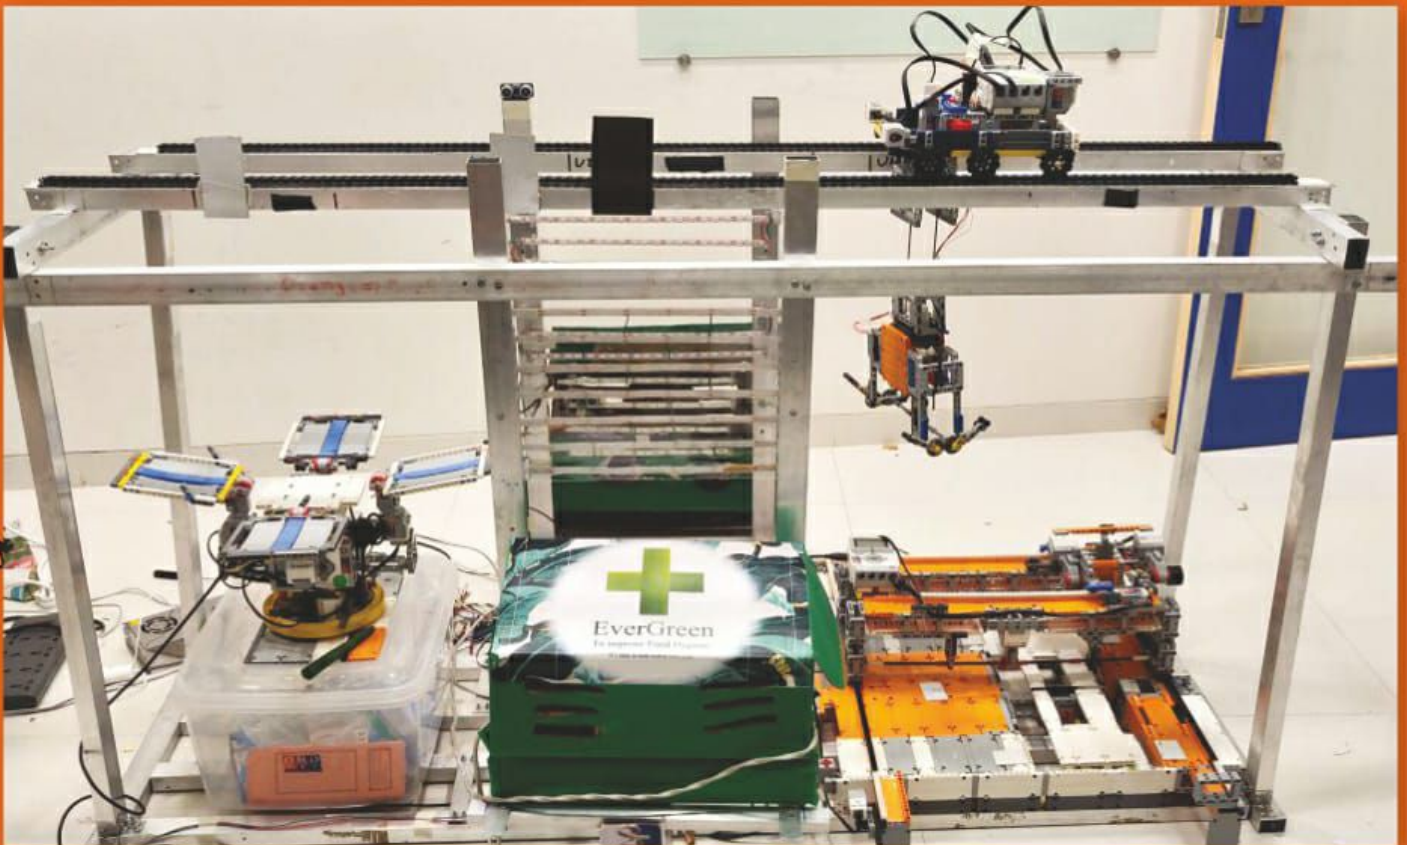

Uses banana leaves, an ecofriendly alternative  
Inspects with image processing, cuts, dries, sterilizes with UV rays  
Thoroughly and effectively packs disposable food  
Automated by Omotec students

Internationally awarded as an alternative for toxic plastic packaging